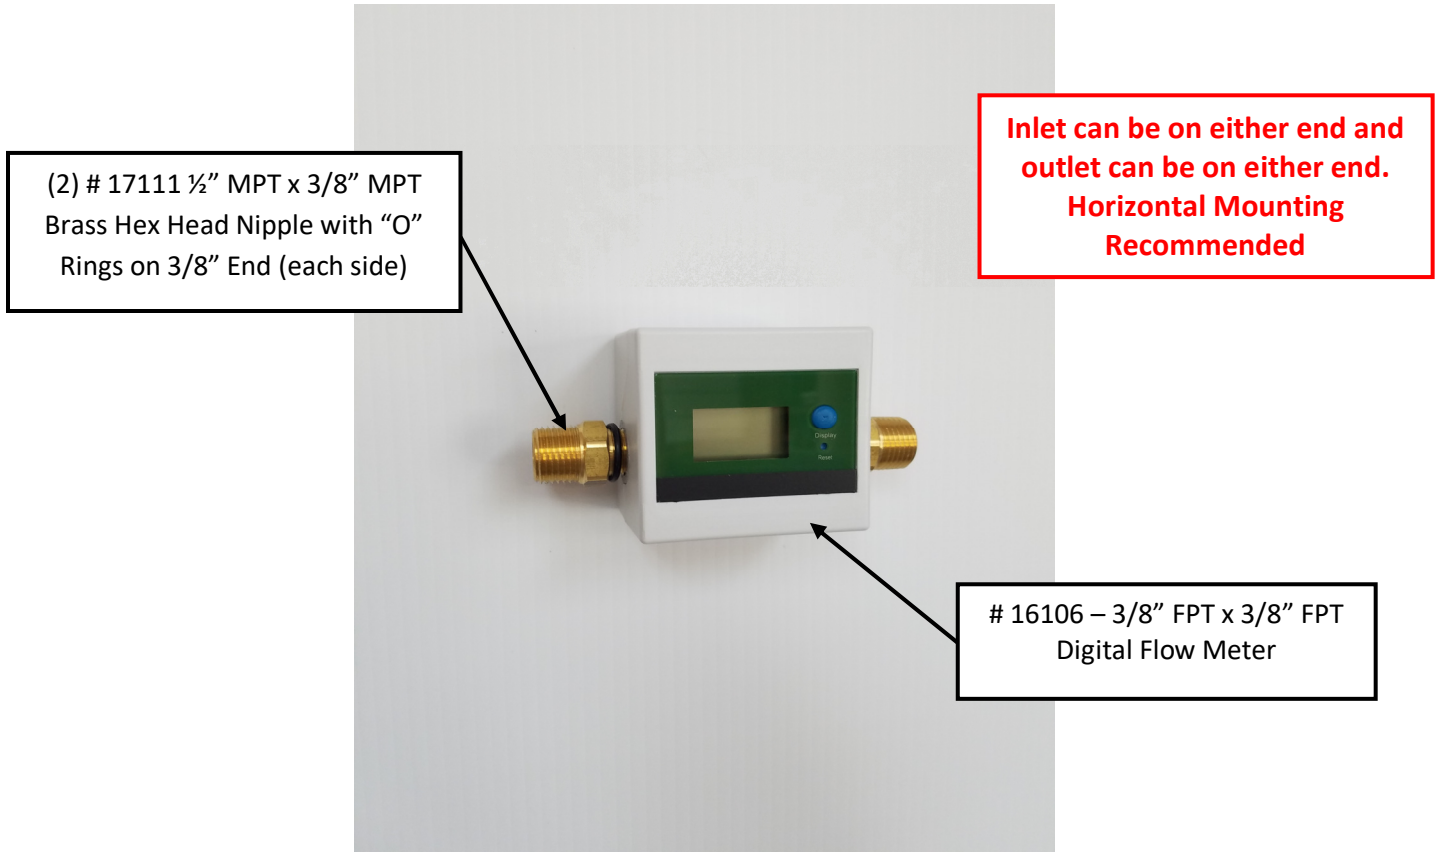

TEXAS SUPERIOR ANIMAL WATERER

A Subsidiary of Fred Bray, LLC
281-346-8337 tsaw@global-us.net

Digital Flow Meter # 16106

The Digital Flow Meter will automatically turn on when there is water flowing through the sensor. It will automatically turn off in 10 seconds when the water stops flowing.

The default display is the total measuring volume. This volume is measured in gallons. The amount is in total number of gallons and will continue to count the volume and retain it until the unit is manually reset.

When the battery power is lower than the required level, the unit will generate an audible alert and blink on the display screen. Once the batteries are replaced the alert will be released. The data will be retained in memory and restored when the batteries (2 AAA) are replaced.