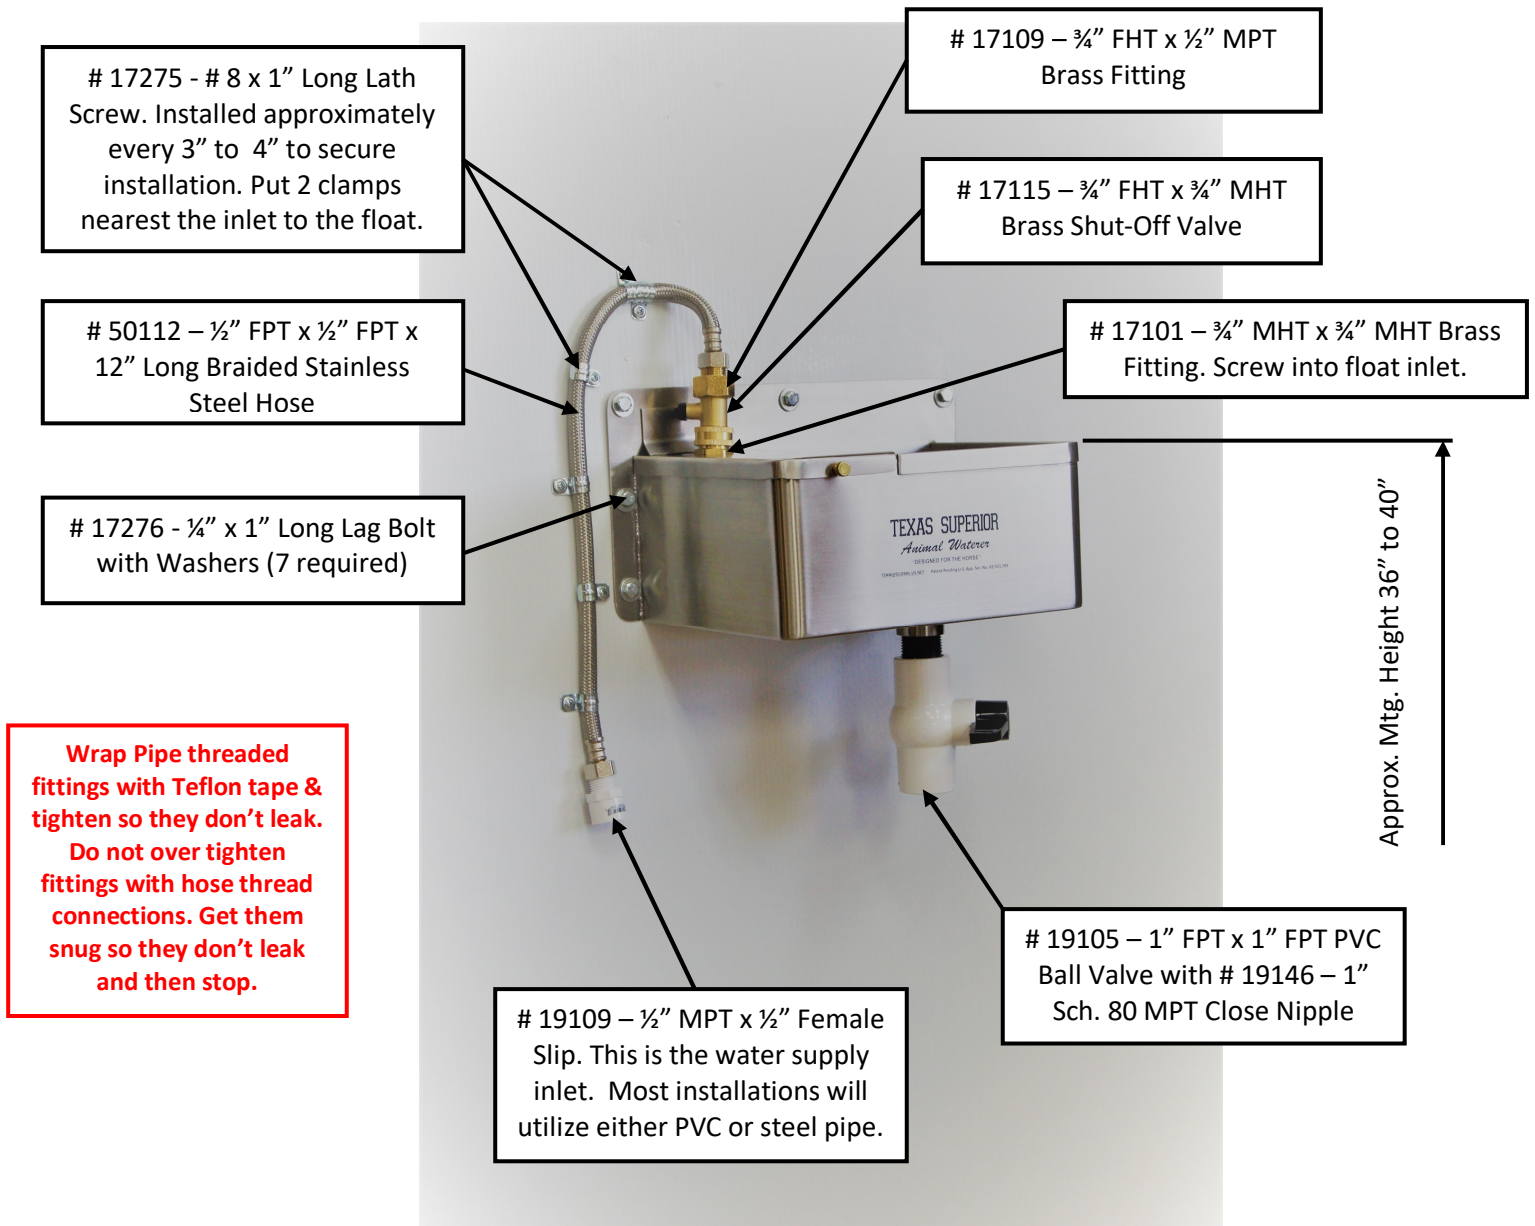

Installation Kit # 17700 – Connection for Below Ground Hook-up

<u>Part No.</u>	<u>Quantity</u>	<u>Description</u>	<u>Retail</u>
#17101	1	3/4" MHT x 3/4" MHT Brass Fitting	\$4.02
#17109	1	3/4" FHT x 1/2" MPT Brass Fitting	\$4.12
#17115	1	3/4" FHT x 3/4" MHT Brass Shut-Off Valve	\$7.24
# 17270	1 pkg.	3/8" Clamp (1 hole) (Pkg. of 10)	\$1.50
#17275	1 pkg.	#8 x 1" Long Lath Screw (Pkg. of 10)	\$1.00
#17276	1 pkg.	1/4" x 1' Lg. Lag Bolts with Flat Washers (Pkg. of 7)	\$2.05
#19105	1	1" FPT x 1" FPT PVC Ball Valve	\$3.17
#19109	1	1/2" MPT x 1/2" Female slip PVC Adapter	\$0.48
#19146	1	1" MPT Sch. 80 PVC Close Nipple	\$1.64
#50130	1	1/2" FPT x 1/2" FPT x 12" Lg. Braided Stainless Hose	\$5.18
Total Price Complete Kit			\$30.40